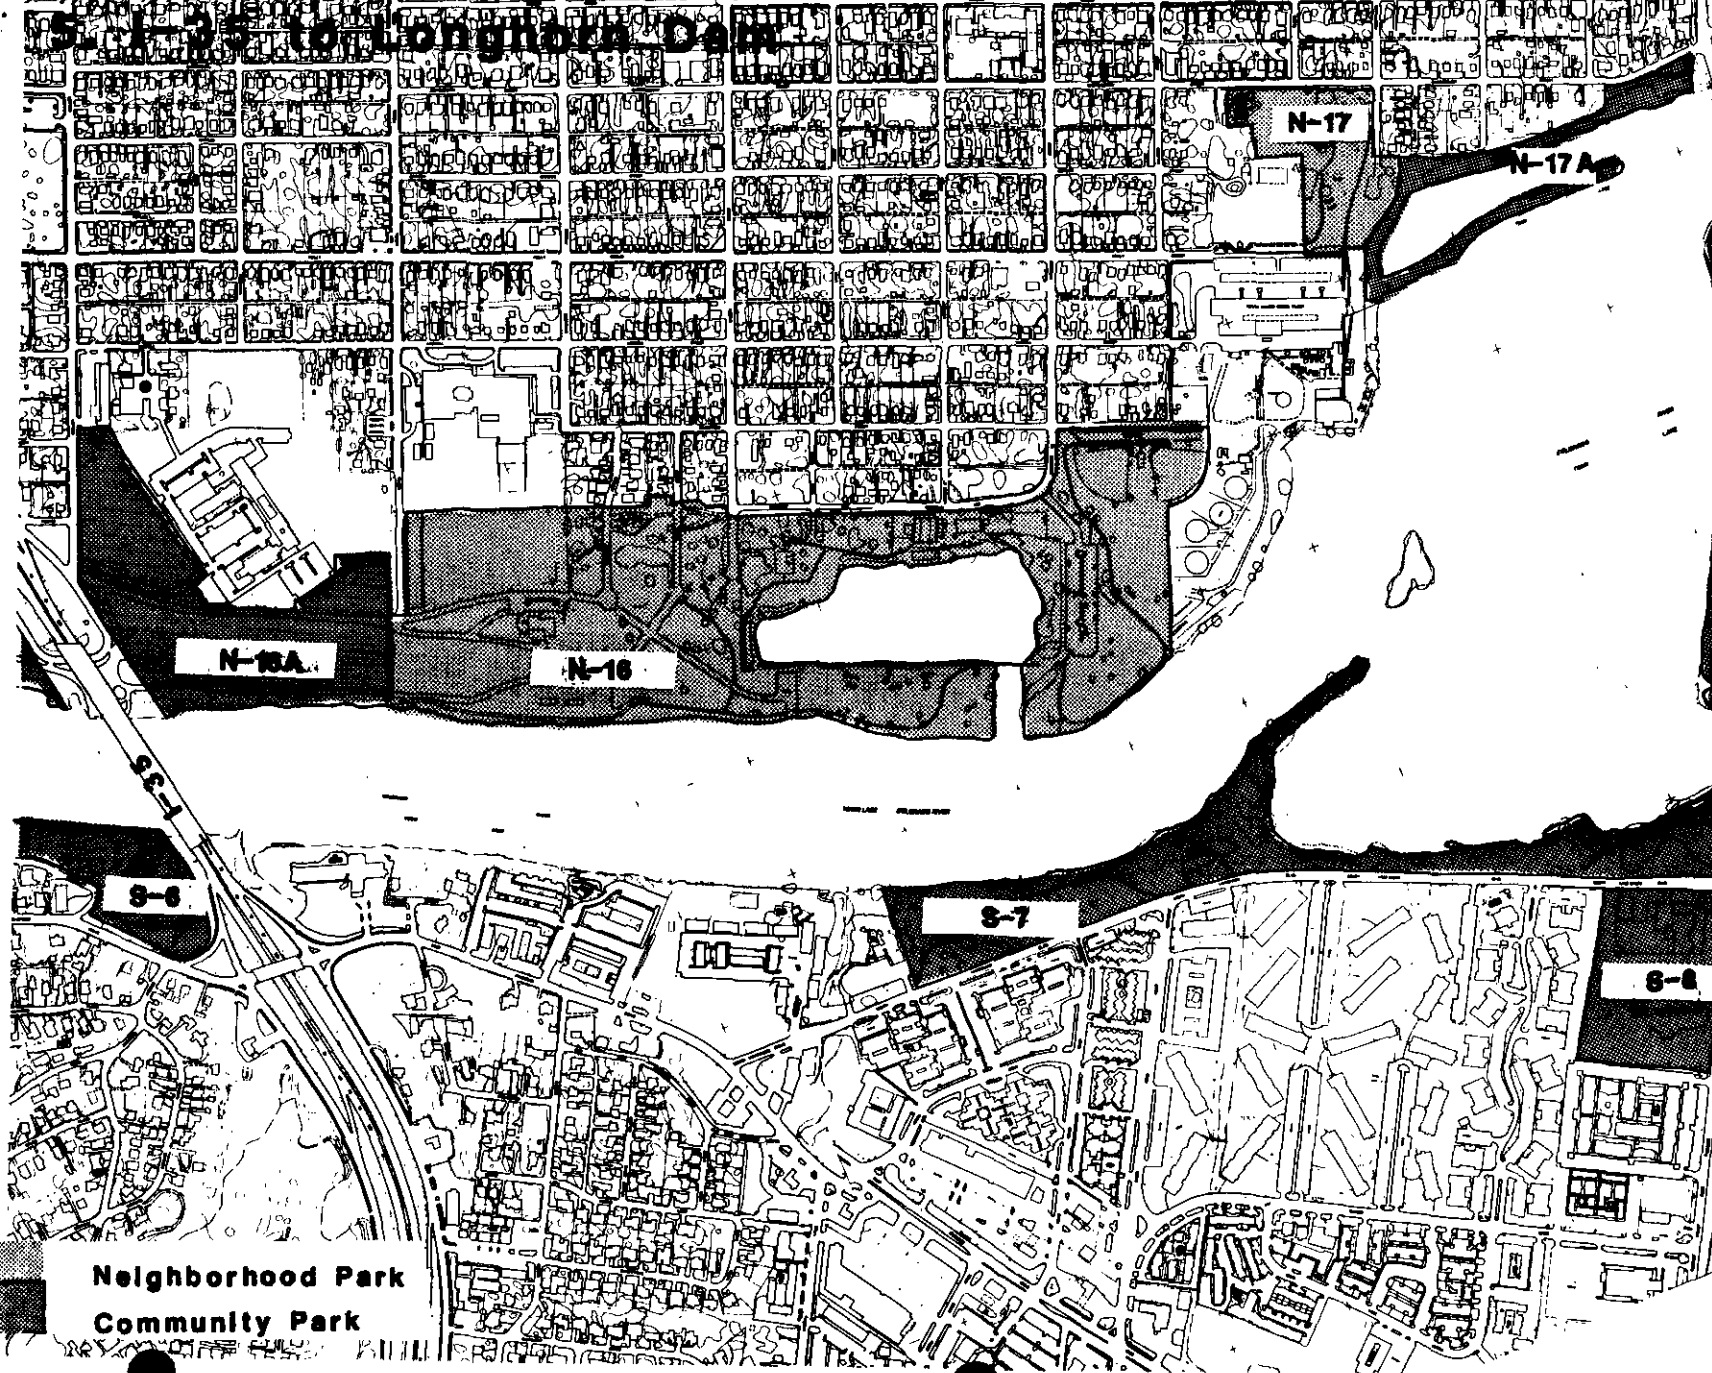

TOWN LAKE PARK CLASSIFICATION MAP

1. Tom Miller Dam, proceeding east

 Natural Area

1

CITY OF AUSTIN
Exhibit B

TOWN LAKE CORRIDOR

TOWN LAKE PARK CLASSIFICATION MAP

2 MoPac to Lamar

4. Congress to I-35

4

CITY OF AUSTIN
Exhibit B

TOWN LAKE CORRIDOR

Cultural Park
Urban Waterfront

Neighborhood Park
Community Park

TOWN LAKE PARK CLASSIFICATION MAP

Neighborhood Park
Community Park

TOWN LAKE PARK CLASSIFICATION MAP

5. Longhorn Dam to Montopolis Bridge

6

CITY OF AUSTIN
Exhibit

TOWN LAKE CORRIDOR

Natural Area
 Neighborhood Park
 Community Park