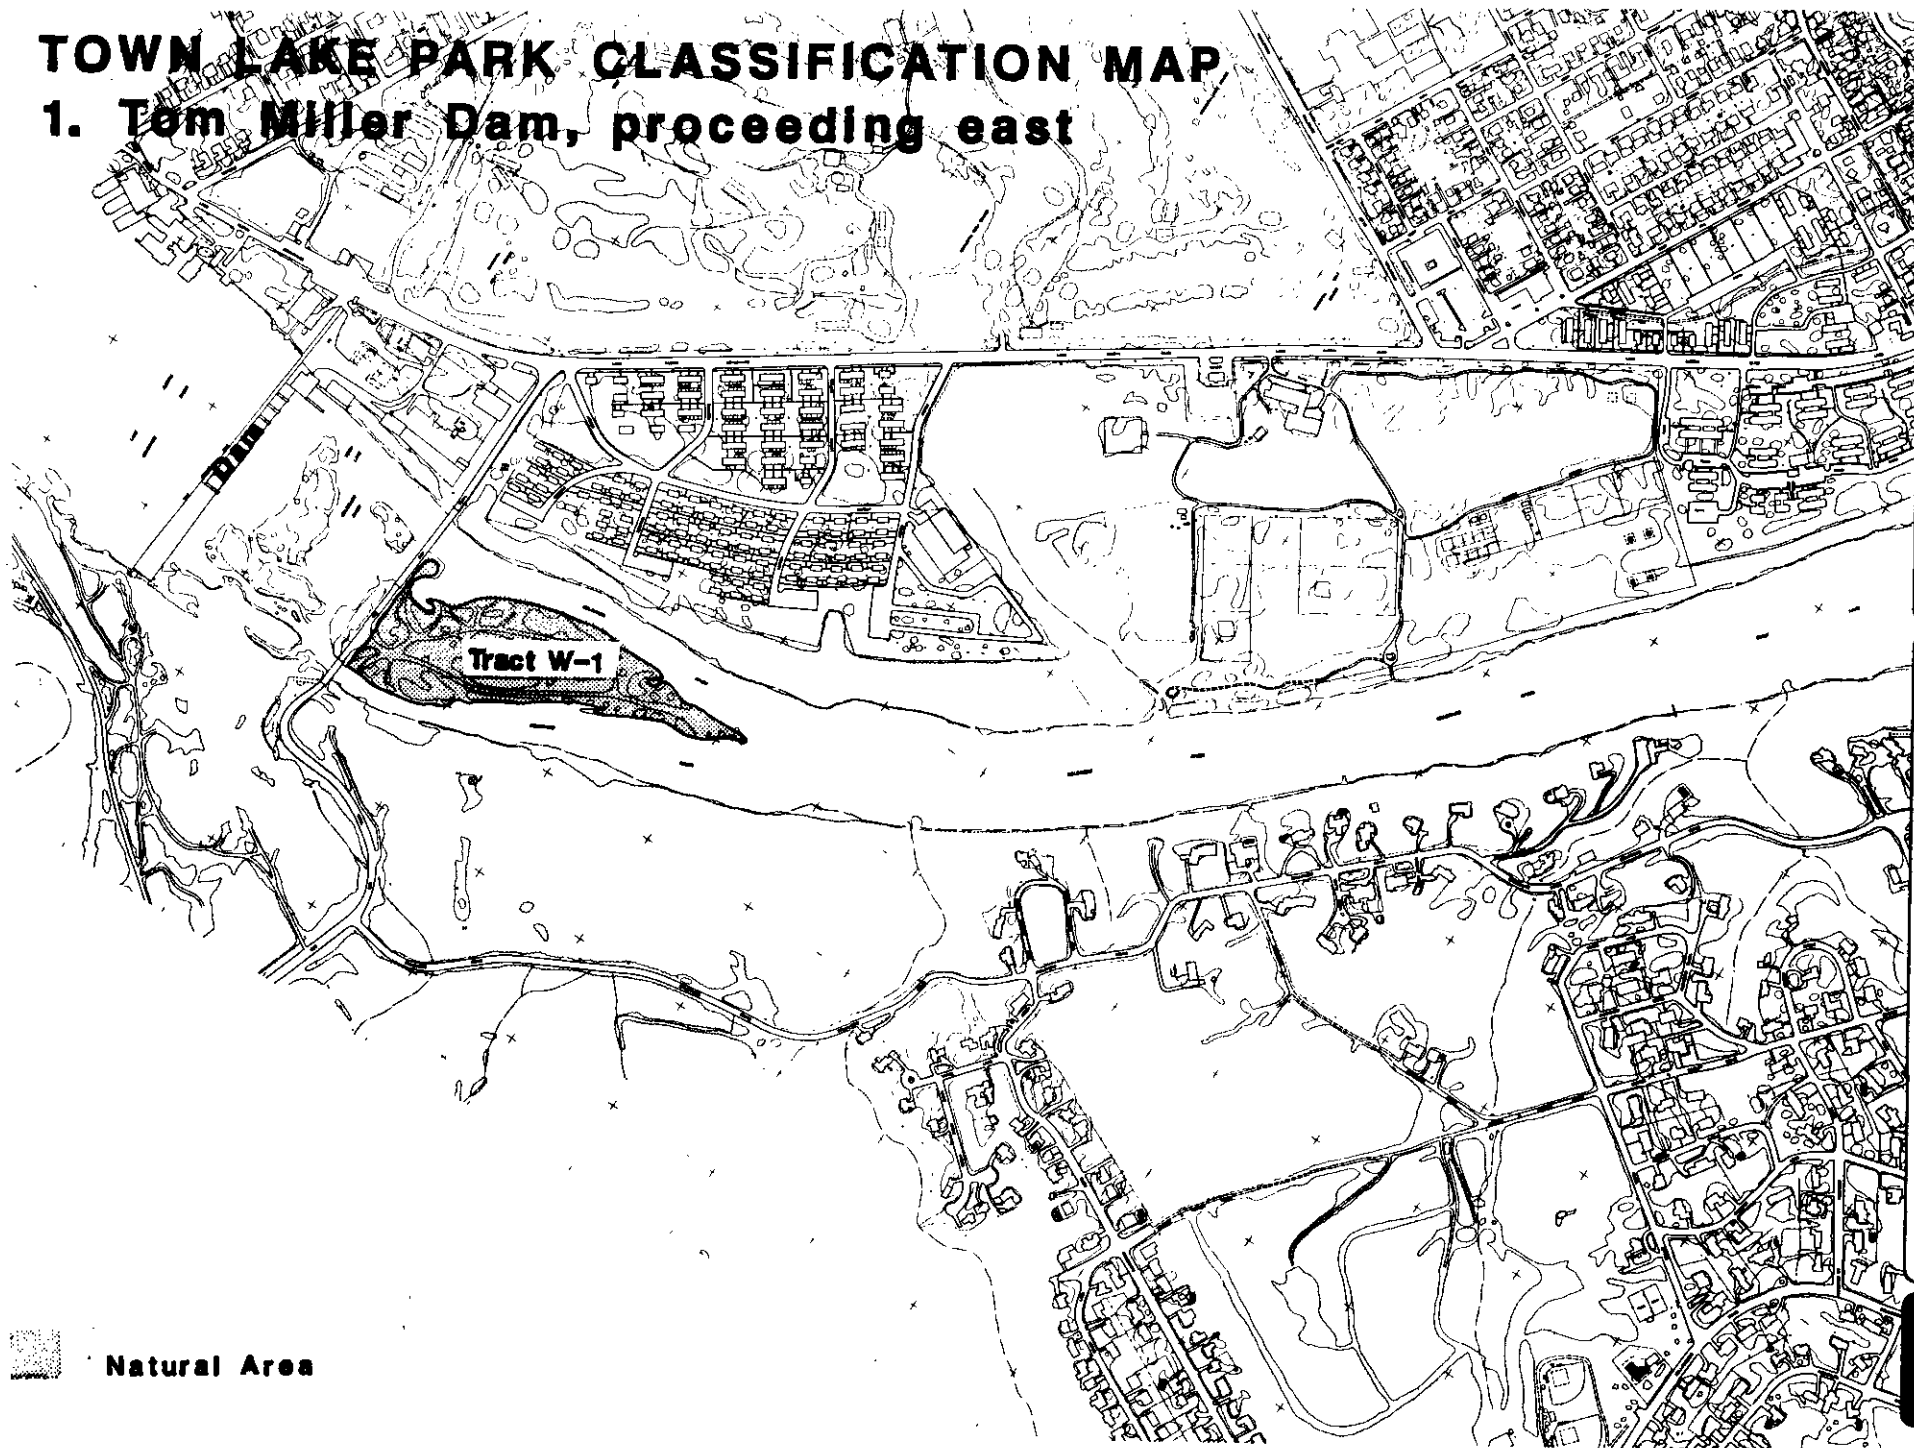

TOWN LAKE PARK CLASSIFICATION MAP

1. Tom Miller Dam, proceeding east

 Natural Area

1

CITY OF AUSTIN
Exhibit B

TOWN LAKE CORRIDOR

TOWN LAKE PARK CLASSIFICATION MAP

2 MoPac to Lamar

- Natural Area
- Neighborhood Park
- Community Park
- Cultural Park

TOWN LAKE PARK CLASSIFICATION MAP

3. Lamar to Congress

Cultural Park
Urban Waterfront

Neighborhood Park
Community Park

TOWN LAKE PARK CLASSIFICATION MAP

4. Congress to I-35

4

CITY OF AUSTIN
Exhibit B

TOWN LAKE CORRIDOR

Cultural Park
Urban Waterfront

Neighborhood Park
Community Park

TOWN LAKE PARK CLASSIFICATION MAP

Neighborhood Park
Community Park

TOWN LAKE PARK CLASSIFICATION MAP

5. Longhorn Dam to Montopolis Bridge

6

CITY OF AUSTIN
Exhibit

TOWN LAKE CORRIDOR

Natural Area
 Neighborhood Park
 Community Park