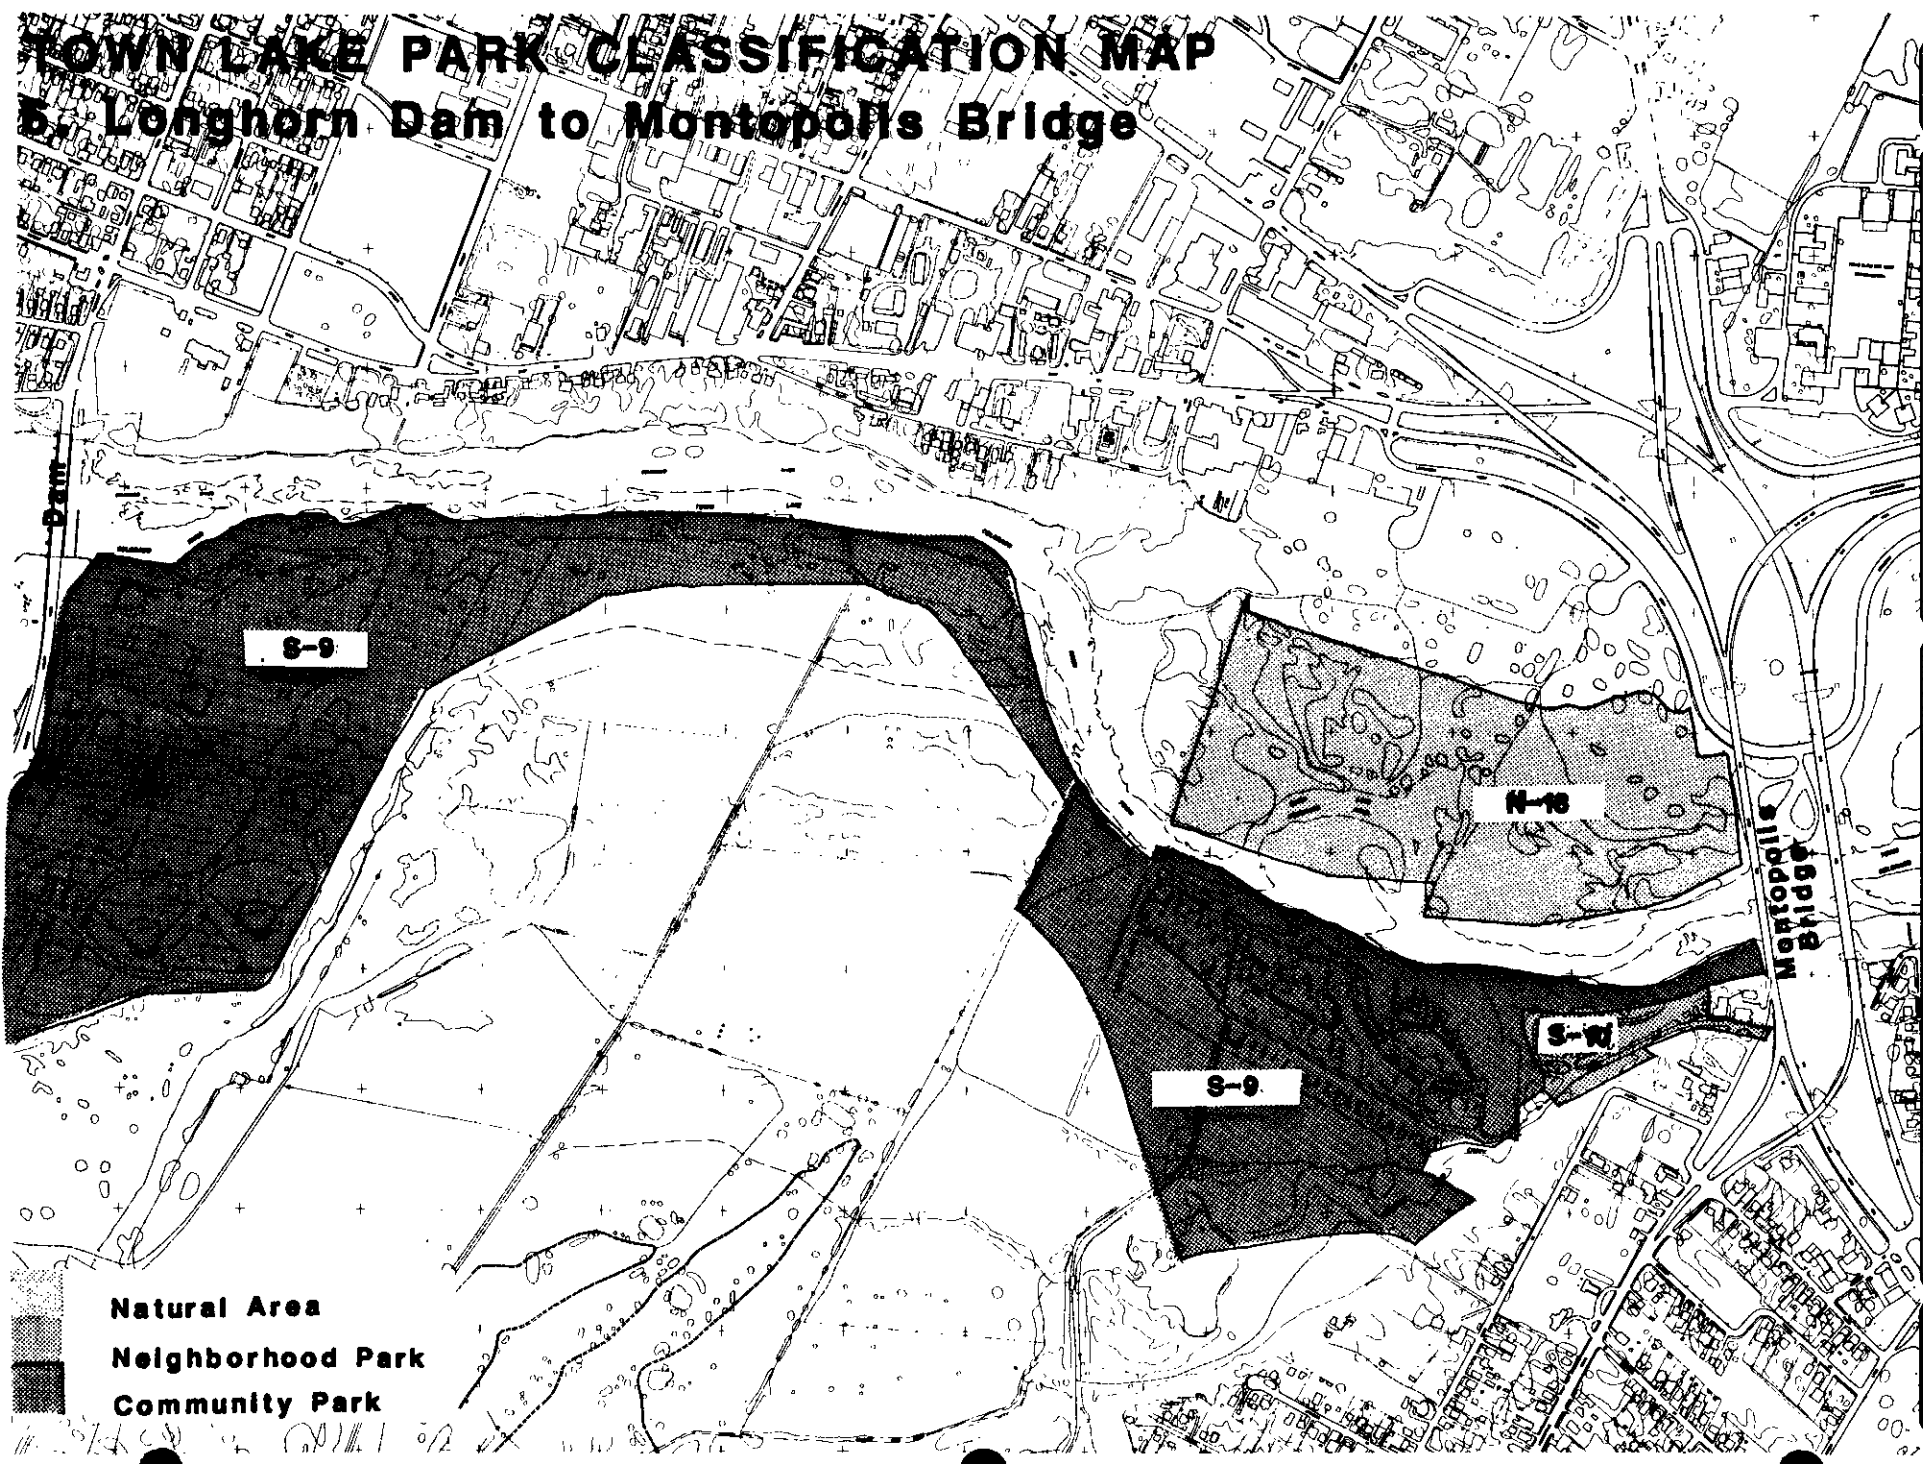

TOWN LAKE PARK CLASSIFICATION MAP

1. Tom Miller Dam, proceeding east

 Natural Area

1

CITY OF AUSTIN
Exhibit B

TOWN LAKE CORRIDOR

TOWN LAKE PARK CLASSIFICATION MAP

2 MoPac to Lamar

4. Congress to I-35

4

CITY OF AUSTIN
Exhibit B

TOWN LAKE CORRIDOR

Cultural Park
Urban Waterfront

Neighborhood Park
Community Park

TOWN LAKE PARK CLASSIFICATION MAP

Neighborhood Park
Community Park

TOWN LAKE PARK CLASSIFICATION MAP

5. Longhorn Dam to Montopolis Bridge

6

CITY OF AUSTIN
Exhibit

TOWN LAKE CORRIDOR

Natural Area
 Neighborhood Park
 Community Park