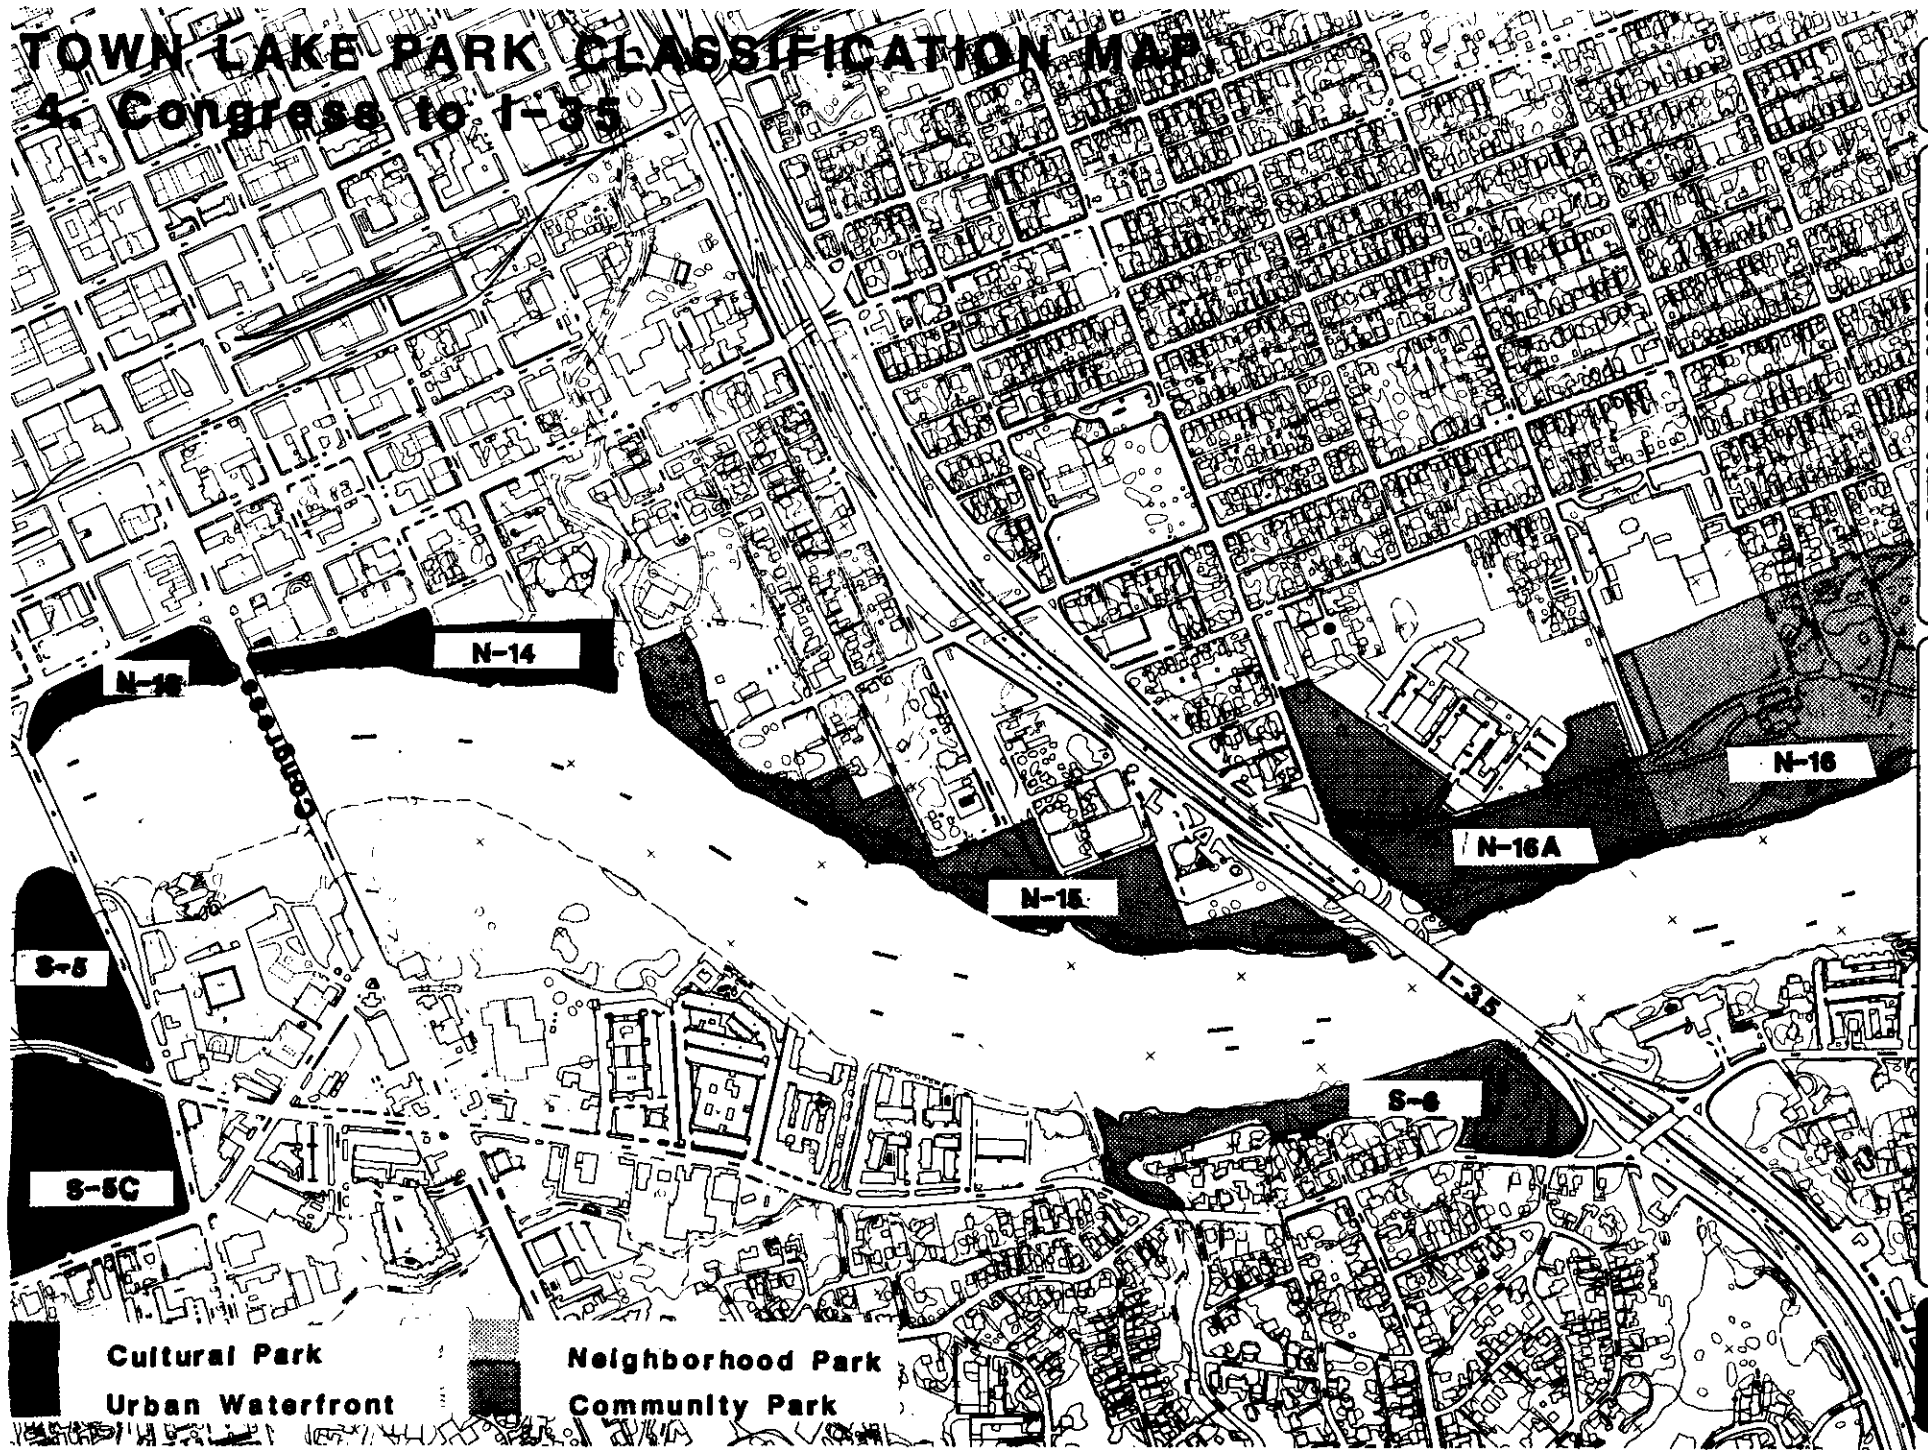

TOWN LAKE PARK CLASSIFICATION MAP

1. Tom Miller Dam, proceeding east

 Natural Area

1

CITY OF AUSTIN
Exhibit B

TOWN LAKE CORRIDOR

TOWN LAKE PARK CLASSIFICATION MAP

2 MoPac to Lamar

- Natural Area
- Neighborhood Park
- Community Park
- Cultural Park

TOWN LAKE PARK CLASSIFICATION MAP

3. Lamar to Congress

Cultural Park
Urban Waterfront

Neighborhood Park
Community Park

TOWN LAKE PARK CLASSIFICATION MAP

4. Congress to I-35

4

CITY OF AUSTIN
Exhibit B

TOWN LAKE CORRIDOR

Cultural Park
Urban Waterfront

Neighborhood Park
Community Park

TOWN LAKE PARK CLASSIFICATION MAP

Neighborhood Park
Community Park