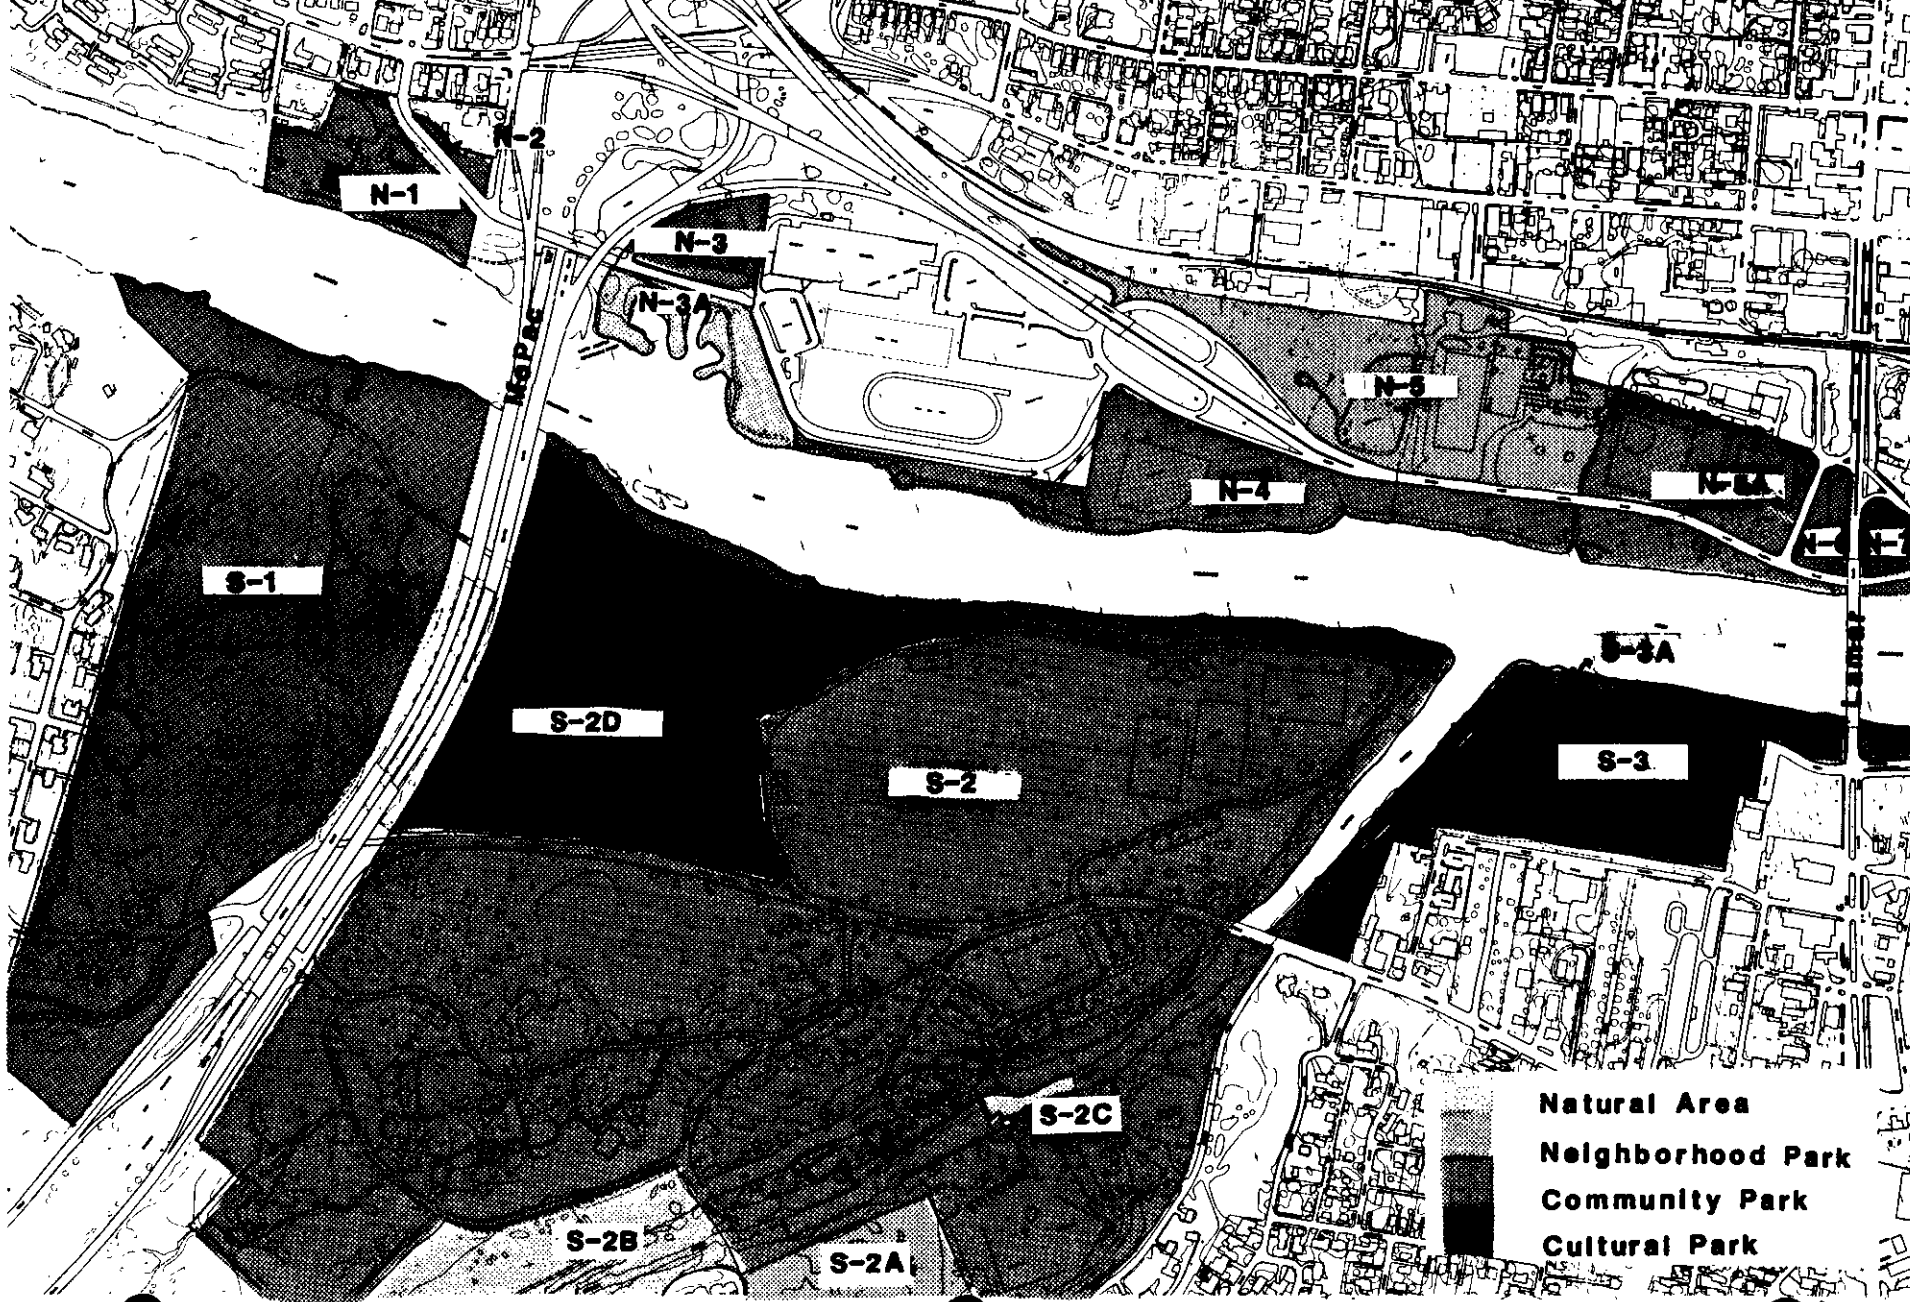

TOWN LAKE PARK CLASSIFICATION MAP

1. Tom Miller Dam, proceeding east

 Natural Area

1

CITY OF AUSTIN
Exhibit B

TOWN LAKE CORRIDOR

TOWN LAKE PARK CLASSIFICATION MAP

2 MoPac to Lamar

- Natural Area
- Neighborhood Park
- Community Park
- Cultural Park

TOWN LAKE PARK CLASSIFICATION MAP

3. Lamar to Congress

Cultural Park
Urban Waterfront

Neighborhood Park
Community Park

TOWN LAKE PARK CLASSIFICATION MAP

4. Congress to I-35

4

CITY OF AUSTIN
Exhibit B

TOWN LAKE CORRIDOR

Cultural Park
Urban Waterfront

Neighborhood Park
Community Park

TOWN LAKE PARK CLASSIFICATION MAP

Neighborhood Park
Community Park

TOWN LAKE PARK CLASSIFICATION MAP

5. Longhorn Dam to Montopolis Bridge

6

CITY OF AUSTIN
Exhibit

TOWN LAKE CORRIDOR

Natural Area
 Neighborhood Park
 Community Park