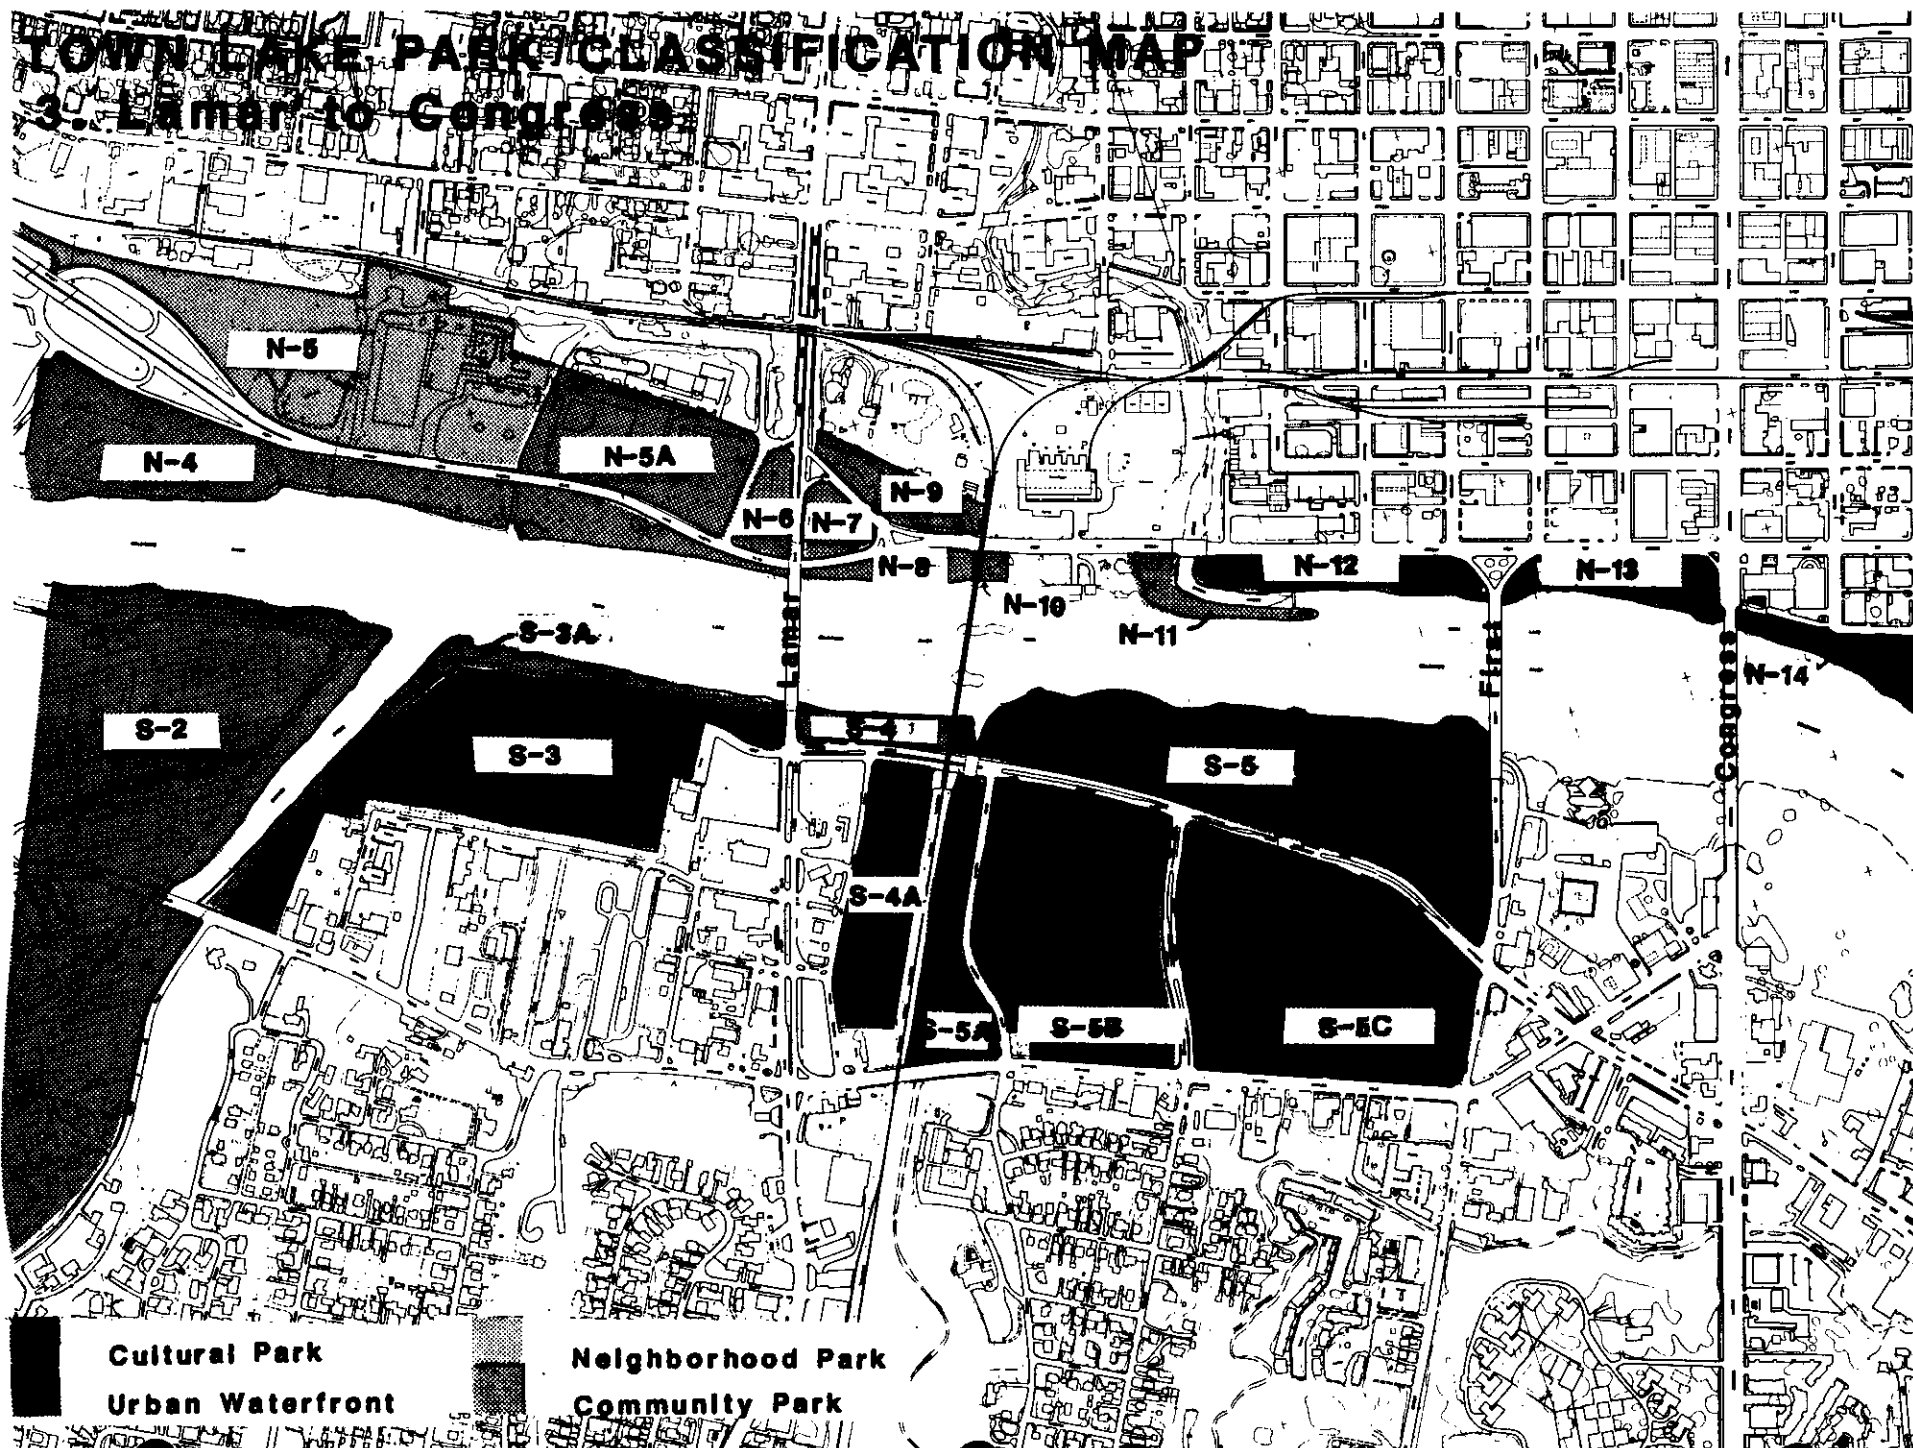

TOWN LAKE PARK CLASSIFICATION MAP

1. Tom Miller Dam, proceeding east

 Natural Area

1

CITY OF AUSTIN
Exhibit B

TOWN LAKE CORRIDOR

TOWN LAKE PARK CLASSIFICATION MAP

2 MoPac to Lamar

- Natural Area
- Neighborhood Park
- Community Park
- Cultural Park

TOWN LAKE PARK CLASSIFICATION MAP

3. Lamar to Congress

Cultural Park
Urban Waterfront

Neighborhood Park
Community Park

TOWN LAKE PARK CLASSIFICATION MAP

4. Congress to I-35

4

CITY OF AUSTIN
Exhibit B

TOWN LAKE CORRIDOR

Cultural Park
Urban Waterfront

Neighborhood Park
Community Park

TOWN LAKE PARK CLASSIFICATION MAP

Neighborhood Park
Community Park

TOWN LAKE PARK CLASSIFICATION MAP

5. Longhorn Dam to Montopolis Bridge

6

CITY OF AUSTIN
Exhibit

TOWN LAKE CORRIDOR

Natural Area
 Neighborhood Park
 Community Park