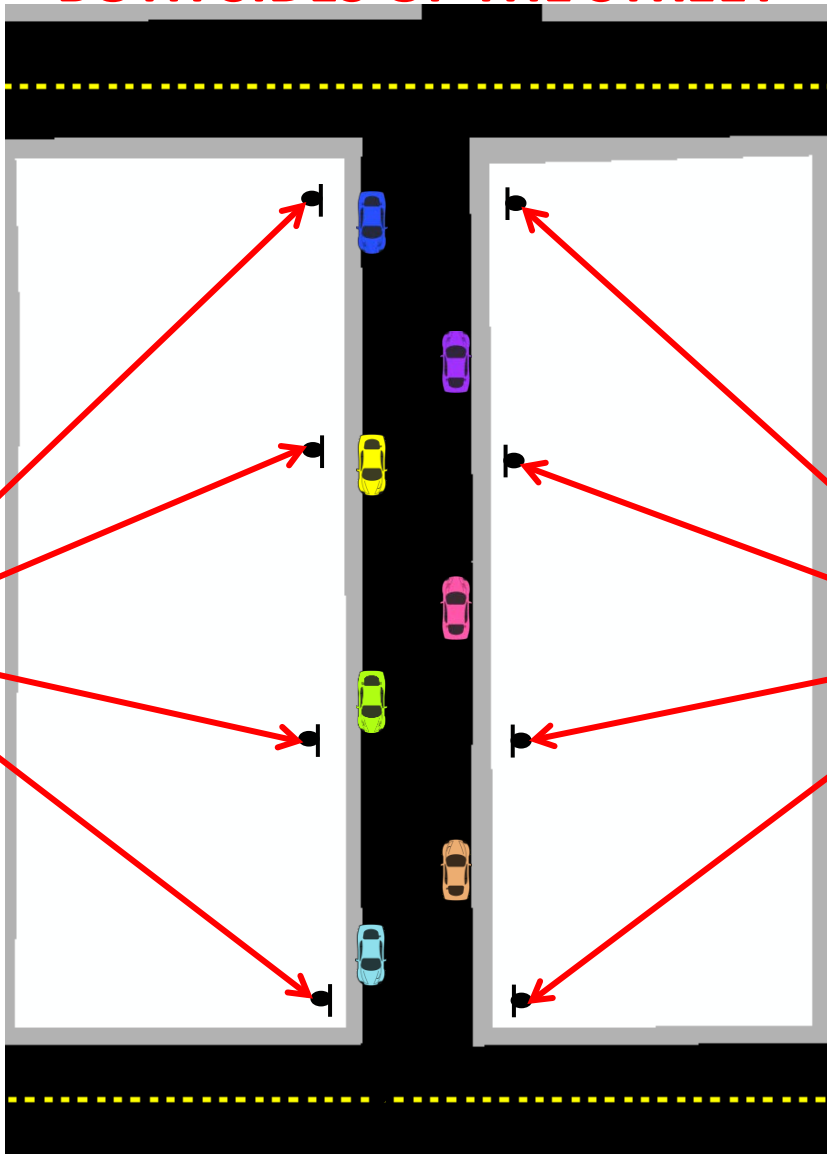

EVENT PARKING OPTION B-DRAFT

ACTIVATED ONLY DURING SPECIAL EVENTS

BOTH SIDES OF THE STREET

RESIDENT PARKING
BY PERMIT ONLY

RESIDENT PARKING
BY PERMIT ONLY

NO PARKING
AREA 99
RESIDENT PERMIT
ONLY
DURING
SPECIAL EVENTS

MINIMUM FINE
$250

NO PARKING
AREA 99
RESIDENT PERMIT
ONLY
DURING
SPECIAL EVENTS

MINIMUM FINE
$250

FOR ILLUSTRATION PURPOSES ONLY