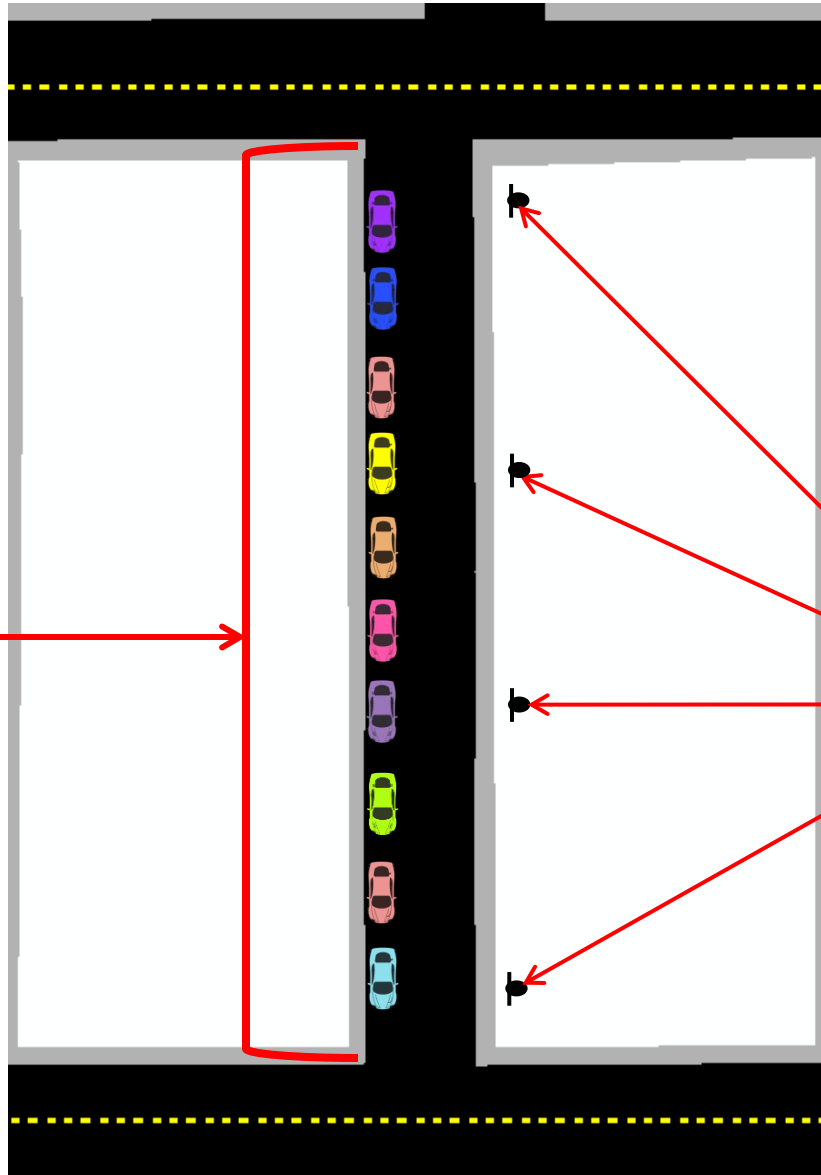

EVENT PARKING OPTION A-DRAFT

ACTIVATED ONLY DURING SPECIAL EVENTS

ANYONE
CAN PARK ON
THIS SIDE OF
STREET

NO PARKING
ON THIS SIDE OF
STREET

FOR ILLUSTRATION PURPOSES ONLY

EVENT PARKING OPTION B-DRAFT

ACTIVATED ONLY DURING SPECIAL EVENTS

BOTH SIDES OF THE STREET

RESIDENT PARKING
BY PERMIT ONLY

RESIDENT PARKING
BY PERMIT ONLY

NO PARKING
AREA 99
RESIDENT PERMIT
ONLY
DURING
SPECIAL EVENTS

MINIMUM FINE
\$250

NO PARKING
AREA 99
RESIDENT PERMIT
ONLY
DURING
SPECIAL EVENTS