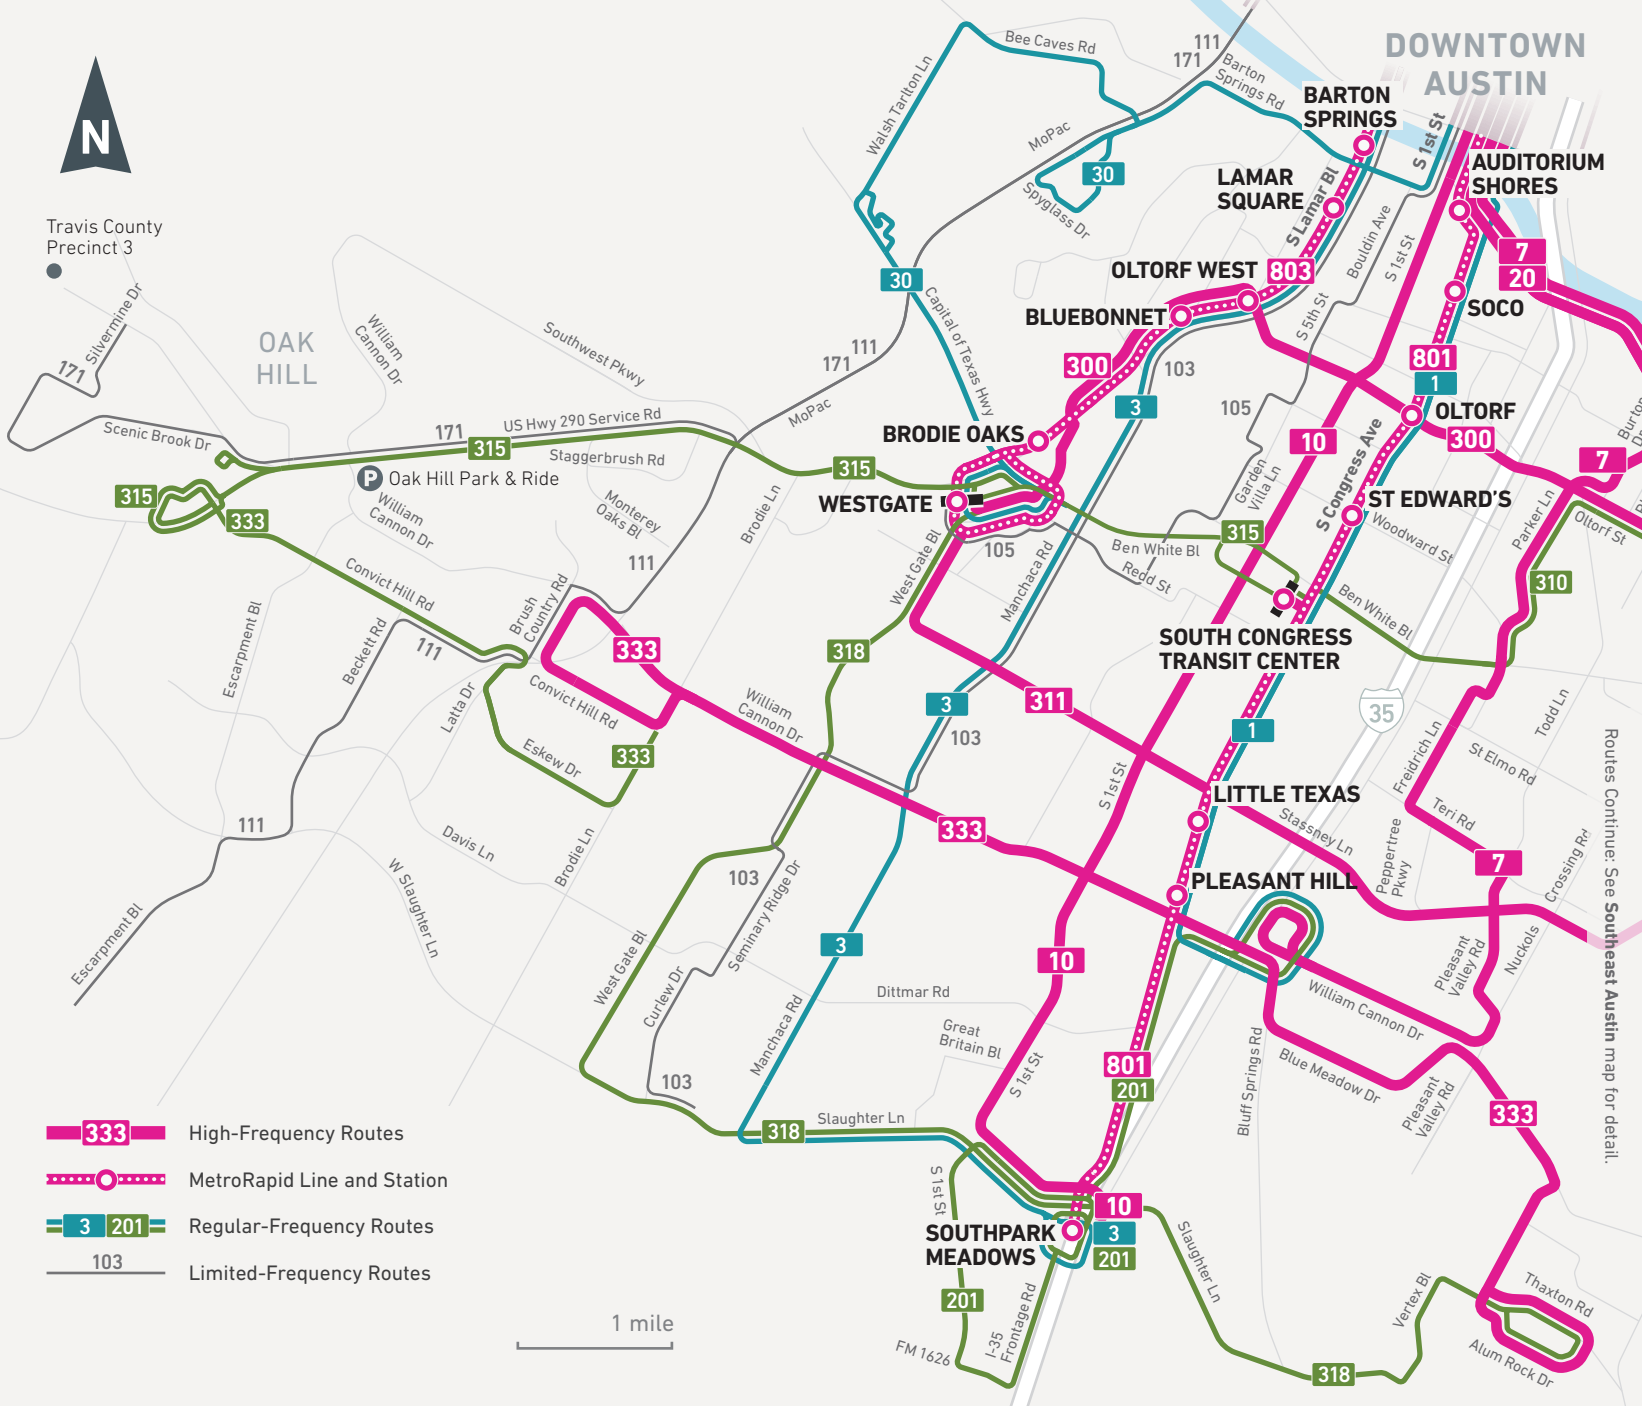

Travis County
Precinct 3

DOWNTOWN AUSTIN

- 333** High-Frequency Routes
- MetroRapid Line and Station
- 3** **201** Regular-Frequency Routes
- 103** Limited-Frequency Routes

1 mile

Routes Continue: See **Southeast Austin** map for detail.